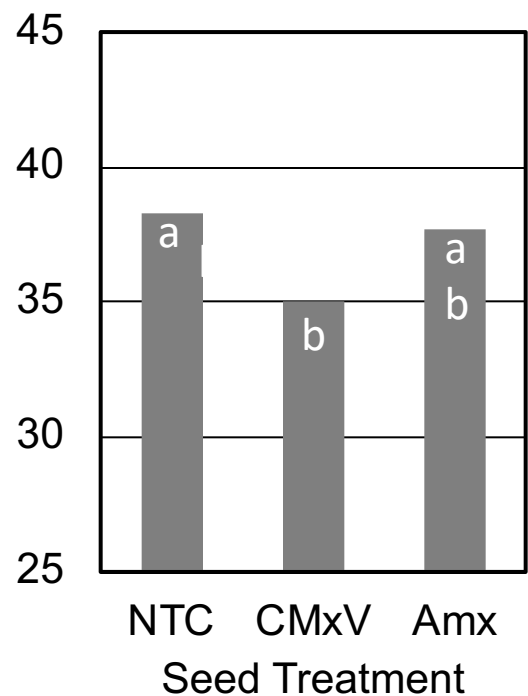

Yield (bu/A)