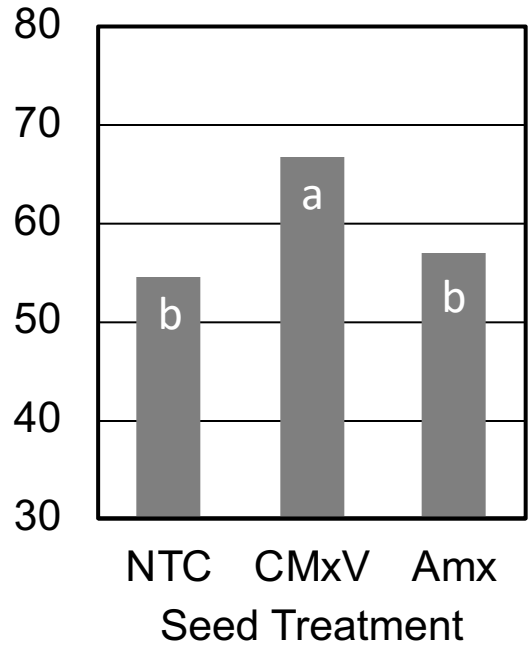

Plant Population (1000 plants/A)