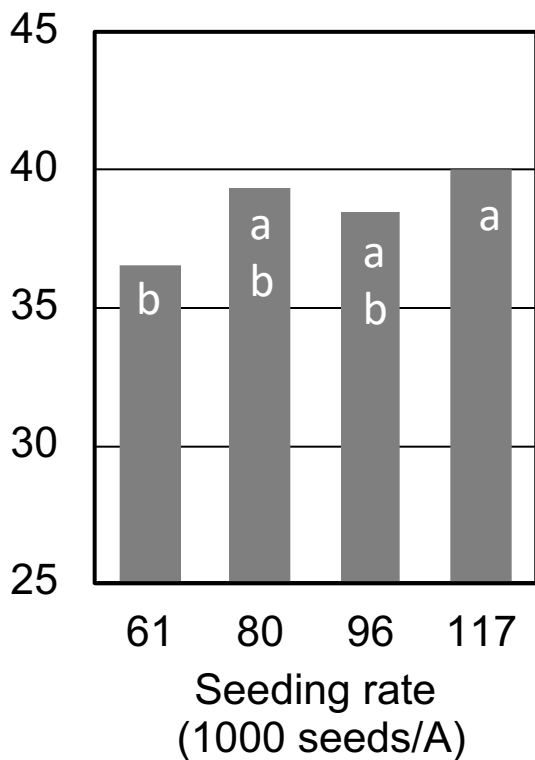

Yield (bu/A)