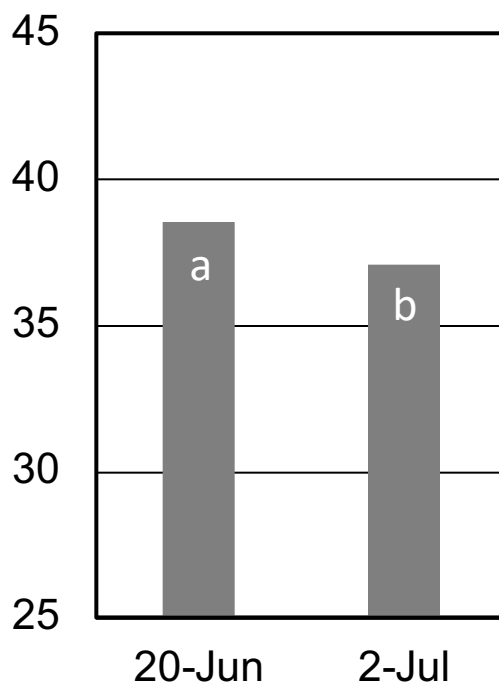

# Planting Date x Seeding Rate x Seed Trt - 2019

Planting date	Early 20 June
	Late - 2 July
Seeding rate	61,000
	80,100
	95,800
	116,700
Seed Treatments	NT Check
	CruiserMaxx Vibrance
	ApronMaxx

## Plant Population (1000 plants/A)

## Yield (bu/A)