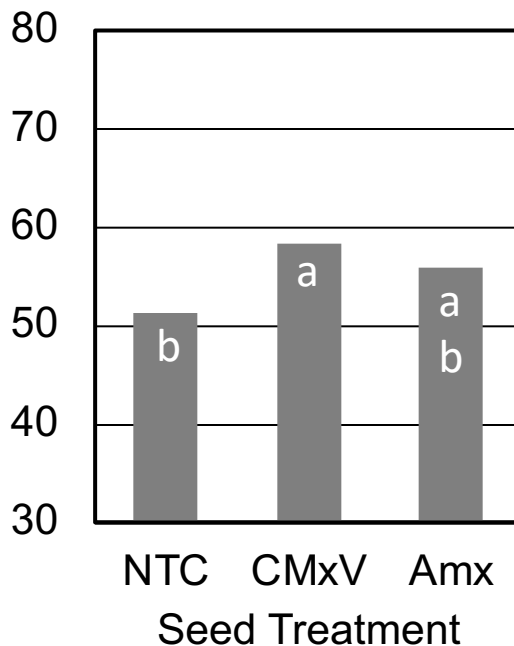

Plant Population (1000 plants/A)