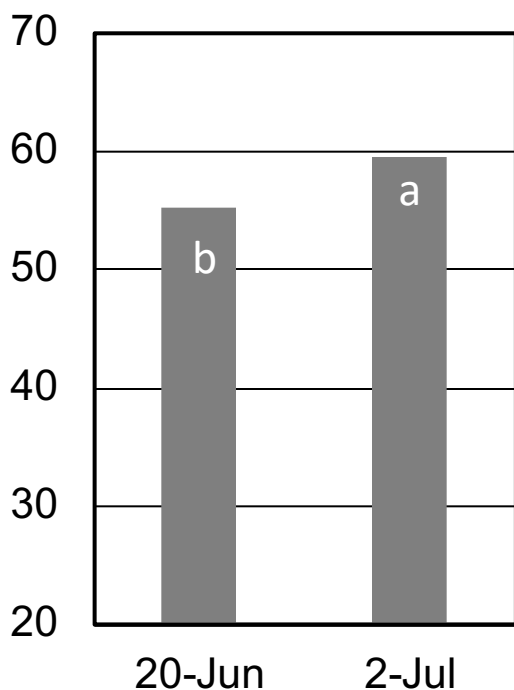

# Planting Date x Seeding Rate x Seed Trt - 2019

Planting date	Early 20 June
	Late - 2 July
Seeding rate	61,000
	80,100
	95,800
	116,700
Seed Treatments	NT Check
	CruiserMaxx Vibrance
	ApronMaxx

## Plant Population (1000 plants/A)

## Yield (bu/A)