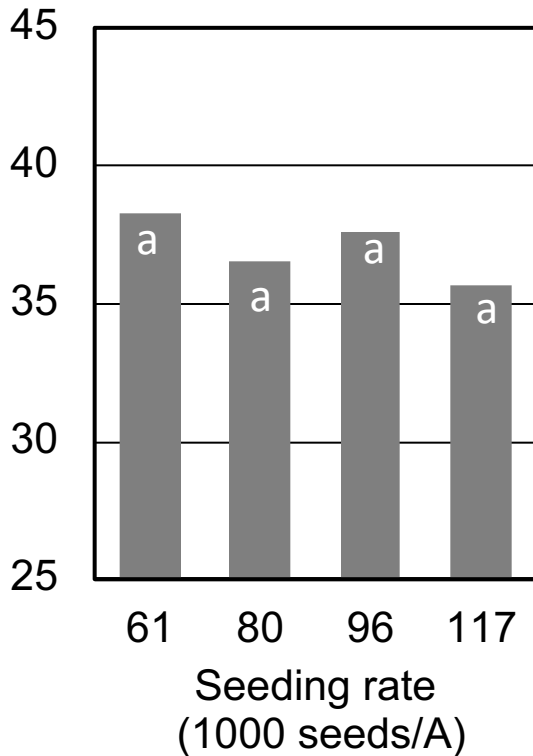

Yield (bu/A)