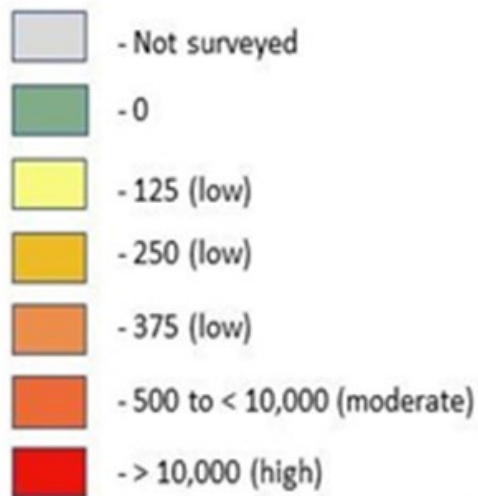

Highest SCN egg count in soy and dry beans 2016-22

SCN eggs/cup of soil

*K. Wise, M. Zuefle, E.A. Smith, M. Hunter, M. Stanyard, J. Degni, J. Miller, R. Regelado, K. Miller
Funded by NY Corn and Soybean Growers Assoc.*