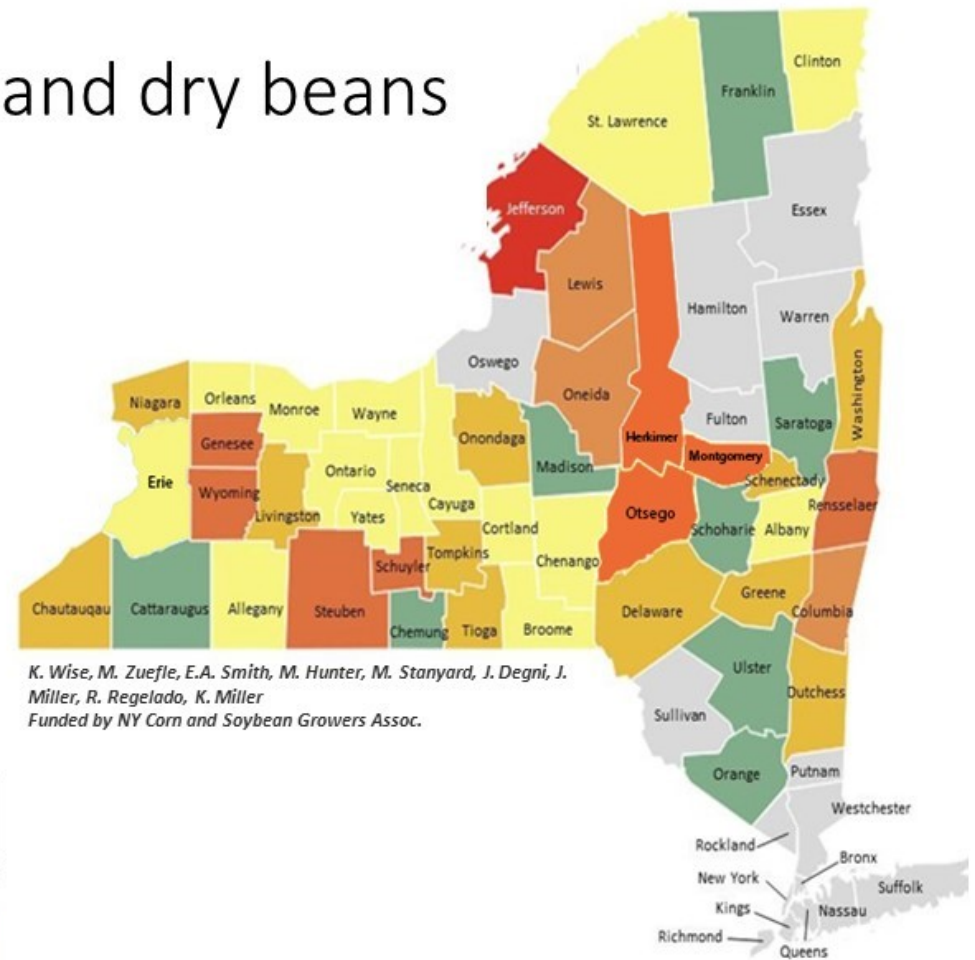

# Highest SCN egg count in soy and dry beans 2016-22

## SCN eggs/cup of soil

*K. Wise, M. Zuefle, E.A. Smith, M. Hunter, M. Stanyard, J. Degni, J. Miller, R. Regelado, K. Miller  
Funded by NY Corn and Soybean Growers Assoc.*

**Agriculture  
and Markets**